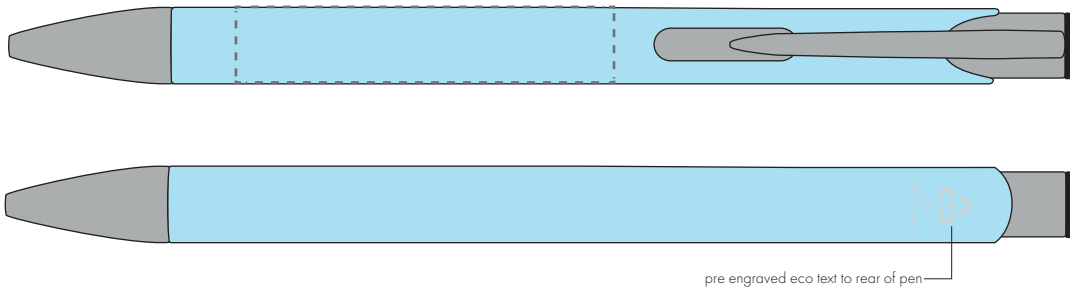

Your Ref:  
Our Ref:

Quantity:  
Version: 1

Product Code: TPC982001  
Product Colour: PASTEL BLUE

**PRINTING CONCERNS:**

We stock this item in the following colours

**PANTONE REFERENCE(S)**

● Engrave

ARTWORK SCALE 100%

ARTWORK SCALE 100%  
Flat Engrave Area:  
50mm x 10mm

Product Image for visualisation  
- colours may vary

**The dashed line is to demonstrate print area and will not appear on your printed item**

**PLEASE NOTE:**